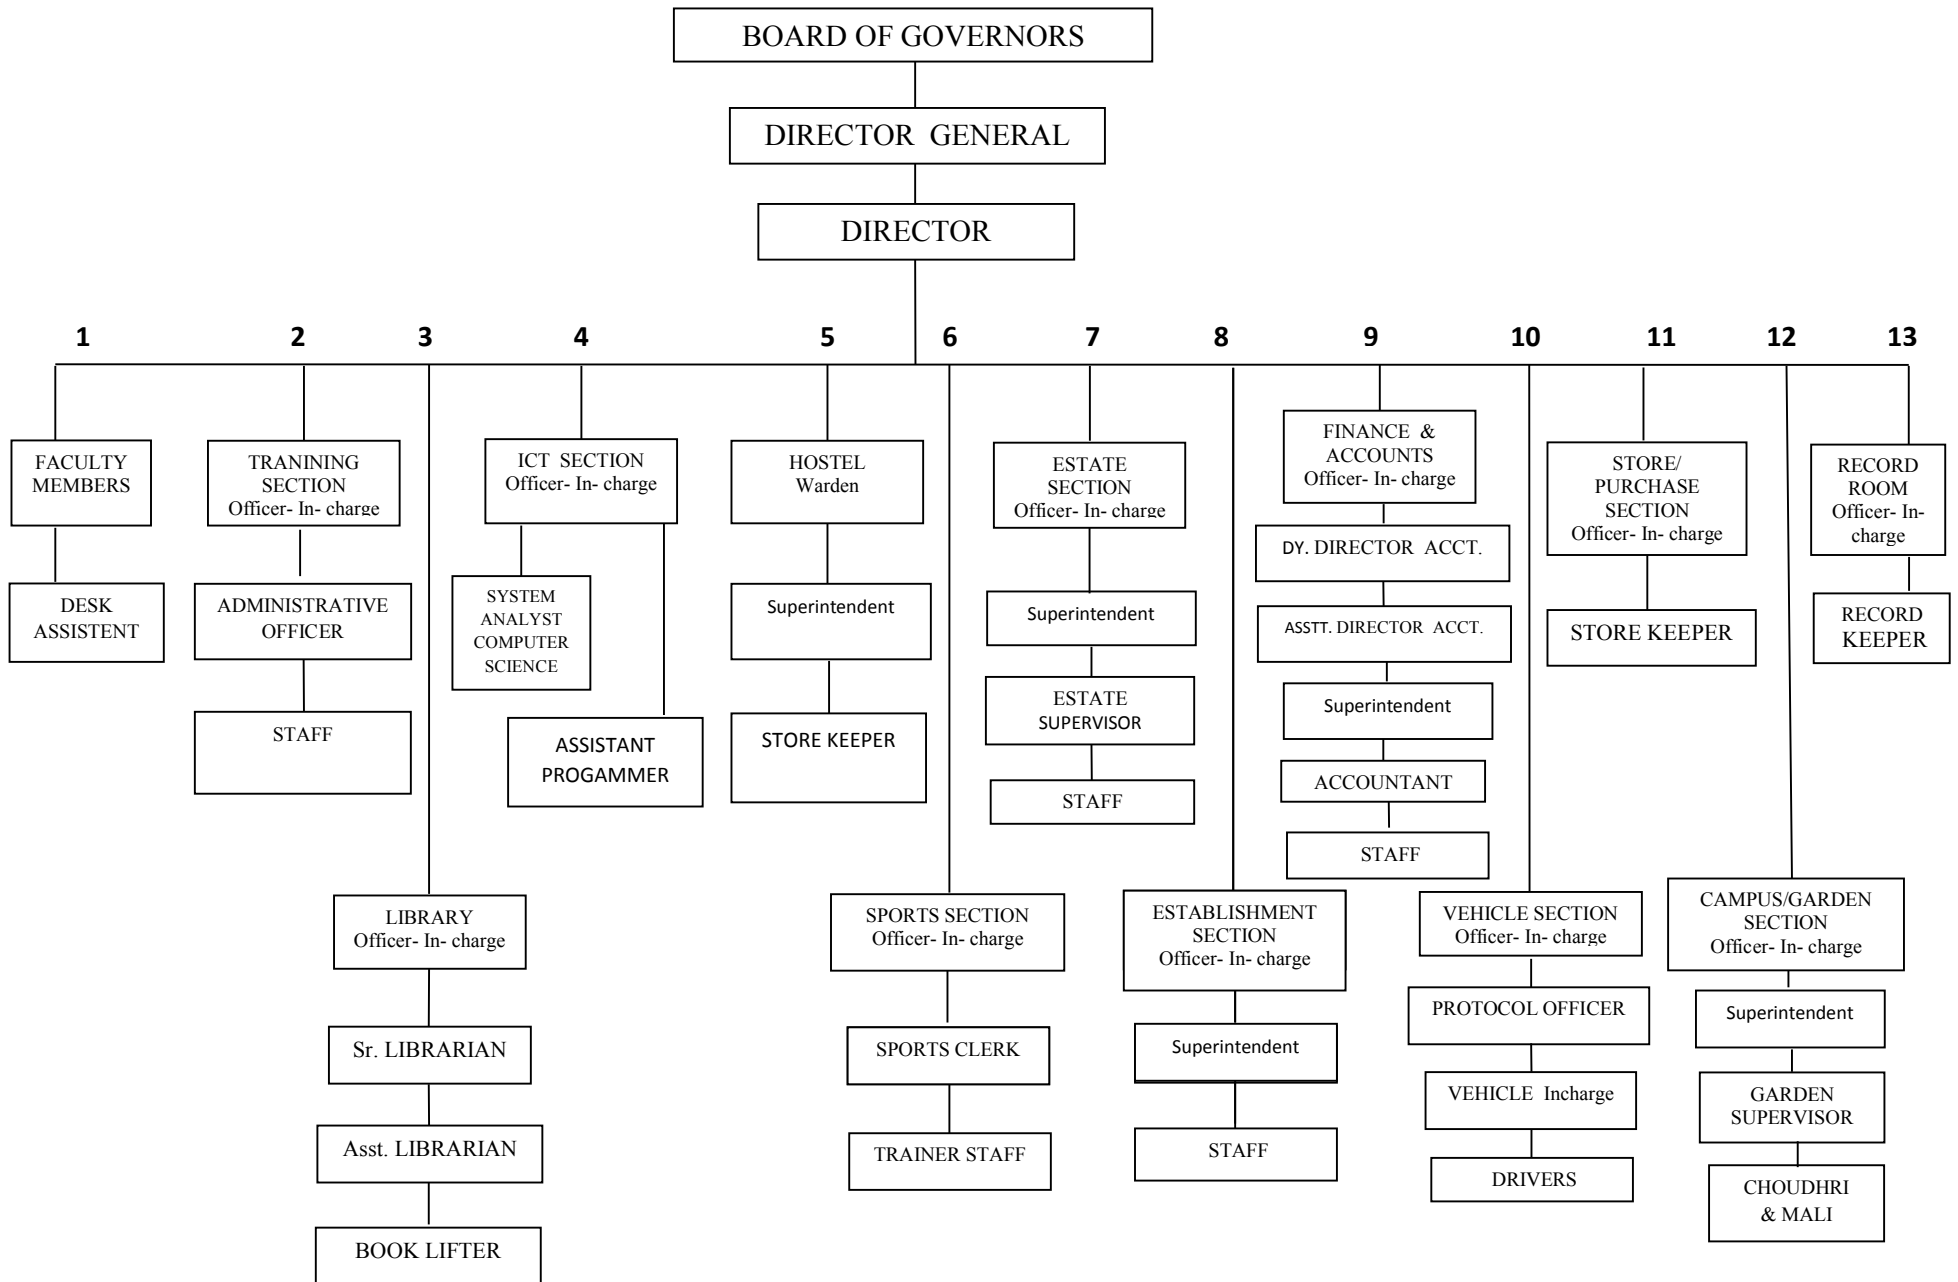

Organisational Chart of R.C.V.P. Noronha Academy of Administration & Management, Bhopal (M.P.)

Organisational Chart of Centres (Registered as Society) in R.C.V.P.Noronha Academy of Administration & Management, Bhopal (M.P.)

Organisational Chart of Centres in R.C.V.P. Noronha Academy of Administration & Management, Bhopal (M.P.)